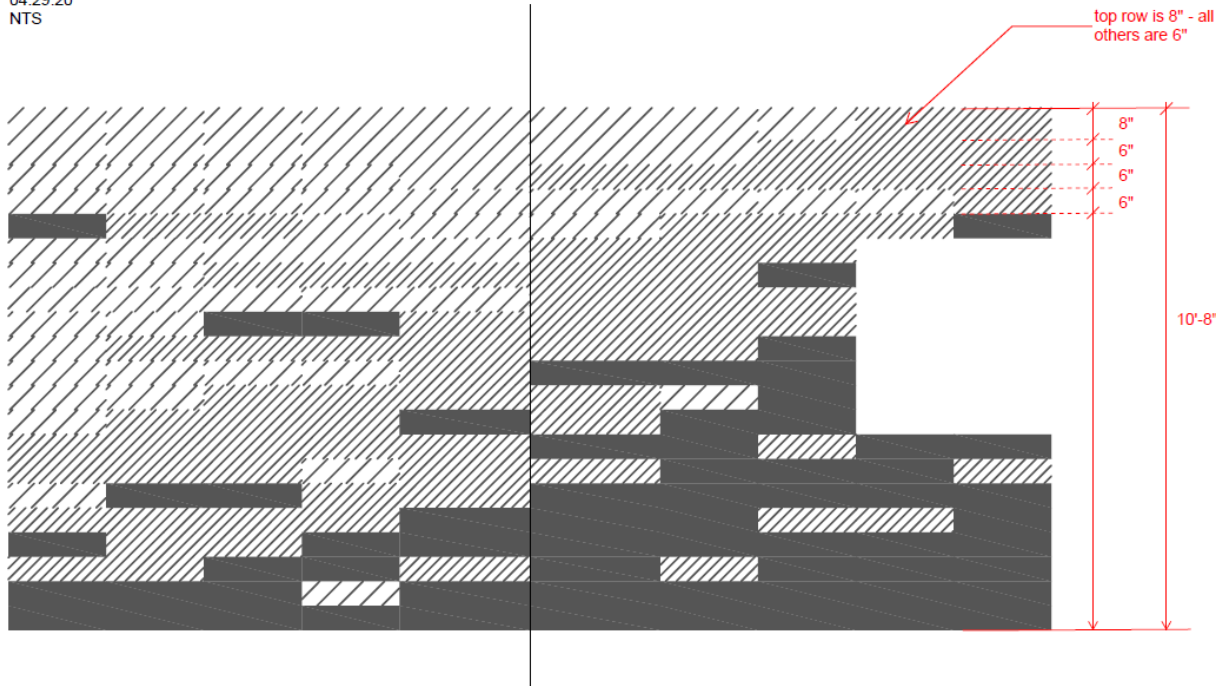

FRONT ELEVATION WITH PLANTS

04.29.20
NTS

Original Design incorporating 7-1/4" Hardieplank Lap Siding, with a 6" reveal (with an 8" reveal piece at the top)— note horizontal breaks are at 2' increments where they apply — except on the corner, where they are 2'8"

ORIGINAL PROPOSED

PROPOSED SUBSTITUTION

Updated Design incorporating 8" bent steel cladding (with a 9" piece at the bottom)

STANDARD UNIT

varies, see elevations

varies, see elevations

charcoal

finish floor

ORIGINAL PROPOSED

COLOR TABLE										
COLOR COMBO	CONCRETE FIBER PANELS (CFP)						ACCENT COLORS		ASSOCIATED BLDG ADDRESSES	WHITE PAINT
	COLOR 1	%	COLOR 2	%	COLOR 3	%	CFP	PAINT		
A	IRON GRAY	30	WOODSTOCK BROWN	40	HEATHERED MOSS	30	AWNING	DOORS	1460	SW 7028 LRV 74
							MOUNTAIN SAGE	SW 2851 LRV 16	1465	
B	IRON GRAY	30	MONTEREY TAUPE	40	BOOTHBAY BLUE	30	HEATHERED MOSS	SW 2860 LRV 42	1455	
									1470	
C	IRON GRAY	30	MONTEREY TAUPE	40	MOUNTAIN SAGE	30	BOOTHBAY BLUE	SW 7603 LRV 29	1490	
									1495	
D	IRON GRAY	50	MONTEREY TAUPE	25	TRADITION RED	25	N/A	SW 0033 LRV 13	1445	