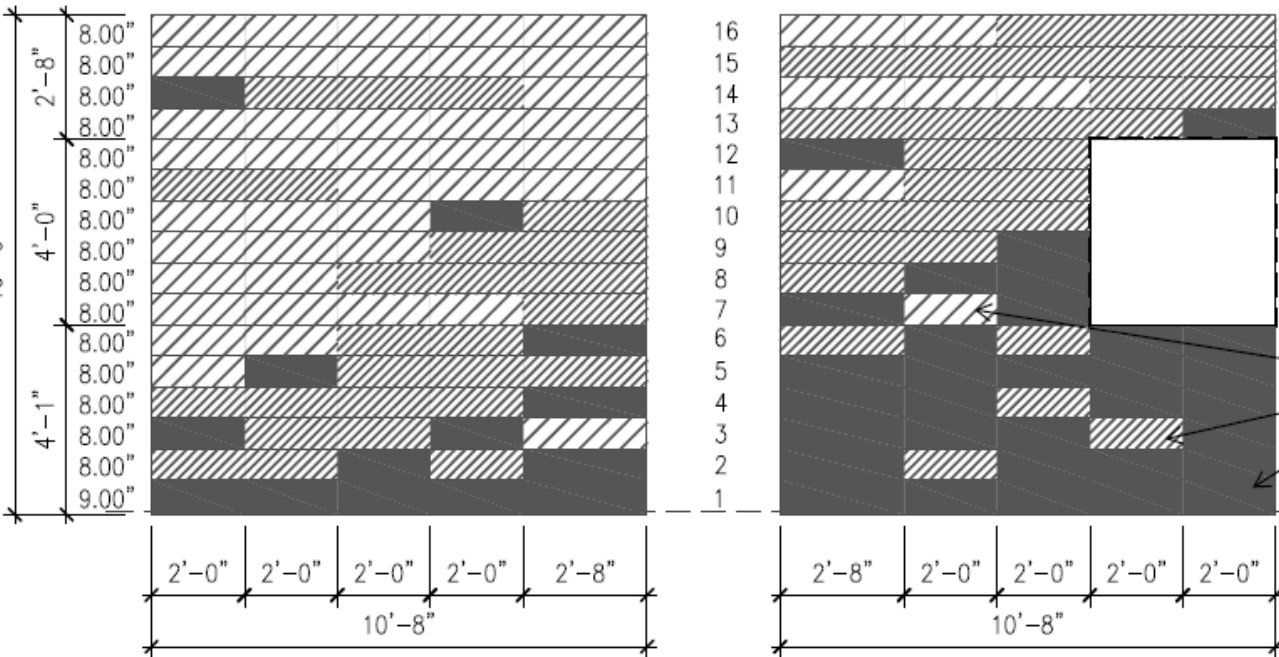

FRONT ELEVATION WITH PLANTS

04.29.20
NTS

Original Design incorporating 7-1/4" Hardieplank Lap Siding, with a 6" reveal (with an 8" reveal piece at the top)— note horizontal breaks are at 2' increments where they apply — except on the corner, where they are 2'8"

ORIGINAL PROPOSED

PROPOSED SUBSTITUTION

Updated Design incorporating 8" bent steel cladding (with a 9" piece at the bottom)

STANDARD UNIT

varies, see elevations

varies, see elevations

charcoal

finish floor